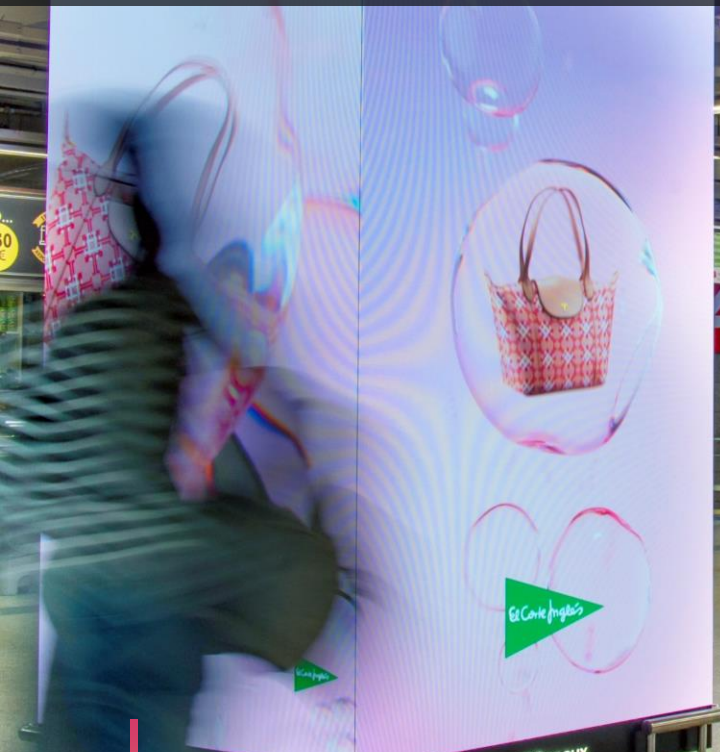

SYNCHRONIZED
SPACES COMPOSED
OF:

2 SCREENS

11.25 M² PER SCREEN
Vertical: 2.5 x 4.5 m (640x1152 px)
Horizontal: 4.5 x 2.5 m (1152x640 px)

1 ELEVATED CUBE

15 M² on 4 screens
Size cube: 6 x 2.5 m (1536x640 px)
Size per face: 1.5 x 2.5 m (348x640 px)

1.536 x 640
TOTAL
MEASUREMENTS
ELEVATED CUBE

El Metro
que viene.

ICONIC SOL

JCDecaux

Lobby connected to RENFE
Ability to develop innovative and anamorphic media

SYNCHRONIZED SPACES
COMPOSED OF:

45 m² in 12 SCREENS