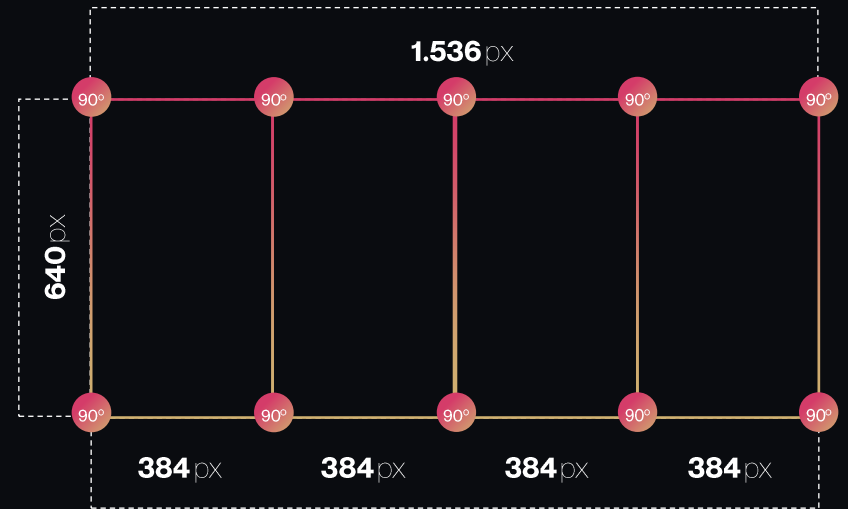

SYNCHRONIZED
SPACES COMPOSED
OF:

2 SCREENS

11.25 M² PER SCREEN
Vertical: 2.5 x 4.5 m (640x1152 px)
Horizontal: 4.5 x 2.5 m (1152x640 px)

1 ELEVATED CUBE

15 M² on 4 screens
Size cube: 6 x 2.5 m (1536x640 px)
Size per face: 1.5 x 2.5 m (348x640 px)

1.536 x 640
TOTAL
MEASUREMENTS
ELEVATED CUBE

El Metro
que viene.

ICONIC SOL

JCDecaux

Lobby connected to RENFE
Ability to develop innovative and anamorphic media

SYNCHRONIZED SPACES
COMPOSED OF:

45 m² in 12 SCREENS

3 columns with 4 synchronized
screens

SPECIFICATIONS

Column size: 6 x 2.5 m (2400x1000 px)
Screen size: 1.5 x 2.5 m (600x1000 px)
Pitch: 2.5

2.400 x 1.000
TOTAL
MEASUREMENTS
LOBBY CUBE

**Thank
you.**

JCDecaux