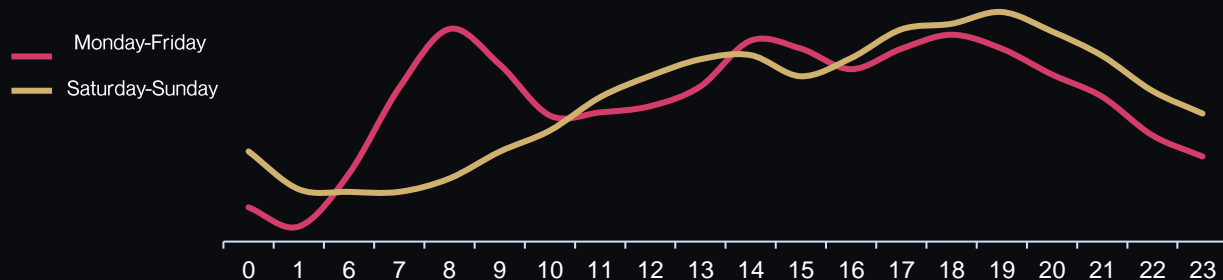

ICONIC

SOL

We transform the heart of
Metro de Madrid into **two**
immersive spaces to create
unique brand experiences

Young people choose *Metro de Madrid*

30%

AGES FROM 14
TO 25 YEARS OLD

- 14-18 years old
- 18-25 years old
- 25-30 years old
- 30-50 years old
- 50-70 years old
- 70-90 years old

- High
- Medium-High
- Medium-Medium
- Medium-Low

Sol station
receives more
than **1.3 million**
trips a week

TRAFFIC PER DAYS OF THE WEEK

TRAFFIC PER HOURS

Source: Inspide, May 2023

We create the perfect environment to **connect with the audience** in an **innovative** space, so as to ensure **relevant** brand experiences