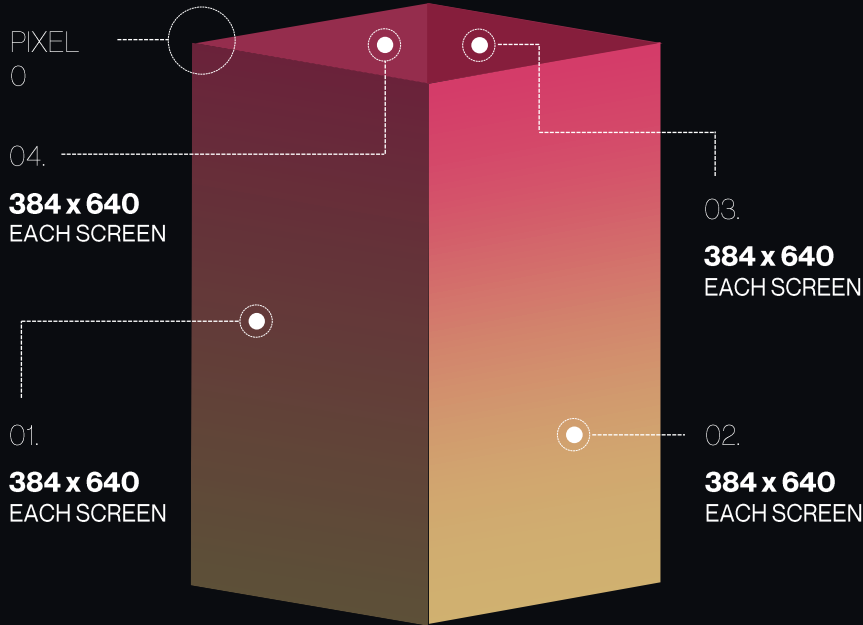

18
SCREENS

2
ENVELOPING
SPACES

83
M² THAT GUARANTEE
MAXIMUM NOTORIETY

El Metro
que viene.

ICONIC SOL

JCDecaux

Main Lobby
Visibility from all the transit zones
Ability to develop innovative and anamorphic media
Highest image quality. Pitch 3.9

SYNCHRONIZED
SPACES COMPOSED
OF:

2 SCREENS

11.25 M² PER SCREEN
Vertical: 2.5 x 4.5 m (640x1152 px)
Horizontal: 4.5 x 2.5 m (1152x640 px)

1 ELEVATED CUBE

15 M² on 4 screens
Size cube: 6 x 2.5 m (1536x640 px)
Size per face: 1.5 x 2.5 m (348x640 px)

1.536 x 640
TOTAL
MEASUREMENTS
ELEVATED CUBE

El Metro
que viene.

ICONIC SOL

JCDecaux

Lobby connected to RENFE
Ability to develop innovative and anamorphic media

SYNCHRONIZED SPACES
COMPOSED OF:

45 m² in 12 SCREENS

3 columns with 4 synchronized
screens

SPECIFICATIONS

Column size: 6 x 2.5 m (2400x1000 px)
Screen size: 1.5 x 2.5 m (600x1000 px)
Pitch: 2.5

2.400 x 1.000
TOTAL
MEASUREMENTS
LOBBY CUBE

**Thank
you.**

JCDecaux