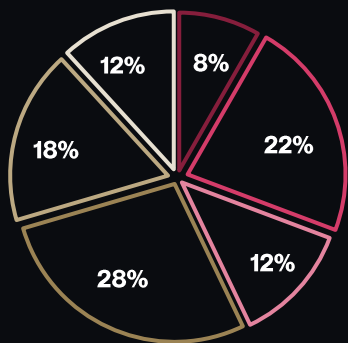

ICONIC

SOL

We transform the heart of
Metro de Madrid into **two**
immersive spaces to create
unique brand experiences

Young people choose *Metro de Madrid*

30%

AGES FROM 14
TO 25 YEARS OLD

- 14-18 years old
- 18-25 years old
- 25-30 years old
- 30-50 years old
- 50-70 years old
- 70-90 years old