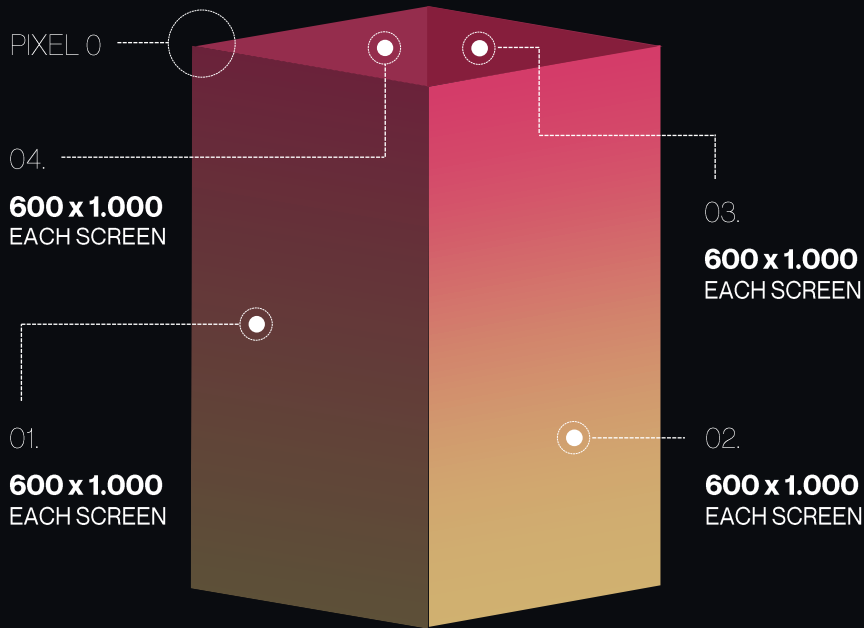

SYNCHRONIZED
SPACES COMPOSED
OF:

2 SCREENS

11.25 M² PER SCREEN
Vertical: 2.5 x 4.5 m (640x1152 px)
Horizontal: 4.5 x 2.5 m (1152x640 px)

1 ELEVATED CUBE

15 M² on 4 screens
Size cube: 6 x 2.5 m (1536x640 px)
Size per face: 1.5 x 2.5 m (348x640 px)

1.536 x 640
TOTAL
MEASUREMENTS
ELEVATED CUBE

El Metro
que viene.

ICONIC SOL

JCDecaux

Lobby connected to RENFE
Ability to develop innovative and anamorphic media

SYNCHRONIZED SPACES
COMPOSED OF:

45 m² in 12 SCREENS

3 columns with 4 synchronized
screens

SPECIFICATIONS

Column size: 6 x 2.5 m (2400x1000 px)
Screen size: 1.5 x 2.5 m (600x1000 px)
Pitch: 2.5

2.400 x 1.000
TOTAL
MEASUREMENTS
LOBBY CUBE

**Thank
you.**

JCDecaux