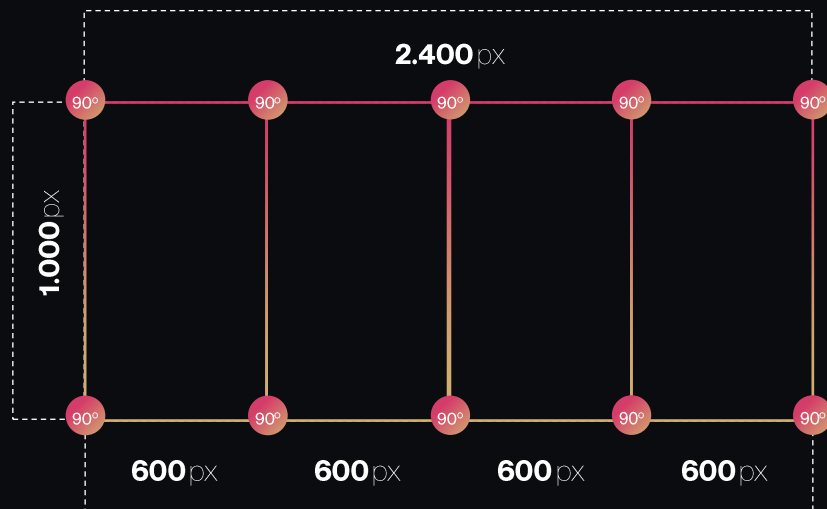

SYNCHRONIZED
SPACES COMPOSED
OF:

2 SCREENS

11.25 M² PER SCREEN
Vertical: 2.5 x 4.5 m (640x1152 px)
Horizontal: 4.5 x 2.5 m (1152x640 px)

1 ELEVATED CUBE

15 M² on 4 screens
Size cube: 6 x 2.5 m (1536x640 px)
Size per face: 1.5 x 2.5 m (348x640 px)

1.536 x 640
TOTAL
MEASUREMENTS
ELEVATED CUBE

El Metro
que viene.

ICONIC SOL

JCDecaux

Lobby connected to RENFE
Ability to develop innovative and anamorphic media

SYNCHRONIZED SPACES
COMPOSED OF:

45 m² in 12 SCREENS

3 columns with 4 synchronized
screens

SPECIFICATIONS

Column size: 6 x 2.5 m (2400x1000 px)
Screen size: 1.5 x 2.5 m (600x1000 px)
Pitch: 2.5

2.400 x 1.000
TOTAL
MEASUREMENTS
LOBBY CUBE

**Thank
you.**

JCDecaux