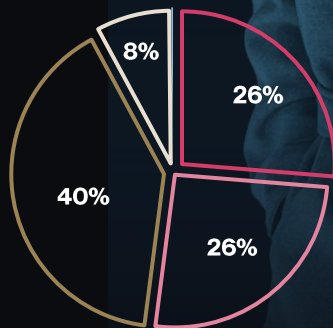

ICONIC

SOL

We transform the heart of
Metro de Madrid into **two**
immersive spaces to create
unique brand experiences

Young people choose *Metro de Madrid*

30%

AGES FROM 14
TO 25 YEARS OLD

- 14-18 years old
- 18-25 years old
- 25-30 years old
- 30-50 years old
- 50-70 years old
- 70-90 years old