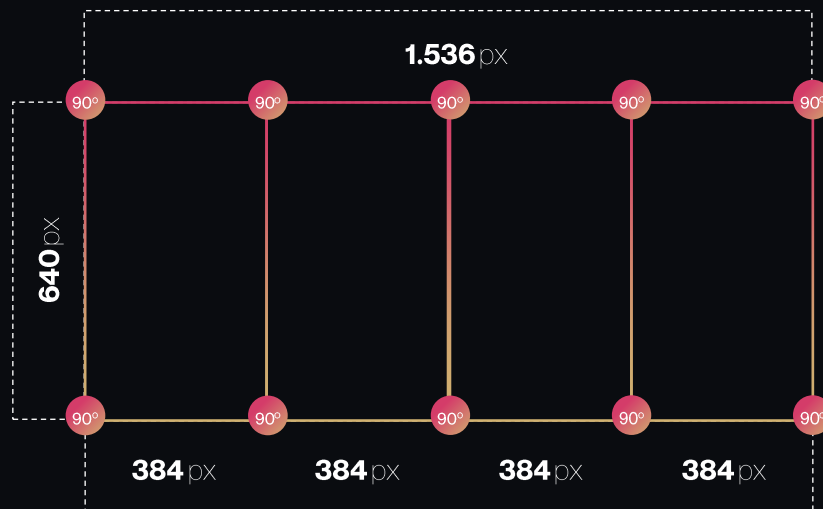

SYNCHRONIZED
SPACES COMPOSED
OF:

2 SCREENS

11.25 M² PER SCREEN
Vertical: 2.5 x 4.5 m (640x1152 px)
Horizontal: 4.5 x 2.5 m (1152x640 px)

1 ELEVATED CUBE

15 M² on 4 screens
Size cube: 6 x 2.5 m (1536x640 px)
Size per face: 1.5 x 2.5 m (348x640 px)

1.536 x 640
TOTAL
MEASUREMENTS
ELEVATED CUBE

El Metro
que viene.

ICONIC SOL

JCDecaux

Lobby connected to RENFE
Ability to develop innovative and anamorphic media

SYNCHRONIZED SPACES
COMPOSED OF:

45 m² in 12 SCREENS

3 columns with 4 synchronized
screens

SPECIFICATIONS

Column size: 6 x 2.5 m (2400x1000 px)
Screen size: 1.5 x 2.5 m (600x1000 px)
Ptch: 2.5

2.400 x 1.000
TOTAL
MEASUREMENTS
LOBBY CUBE

**Thank
you.**

JCDecaux