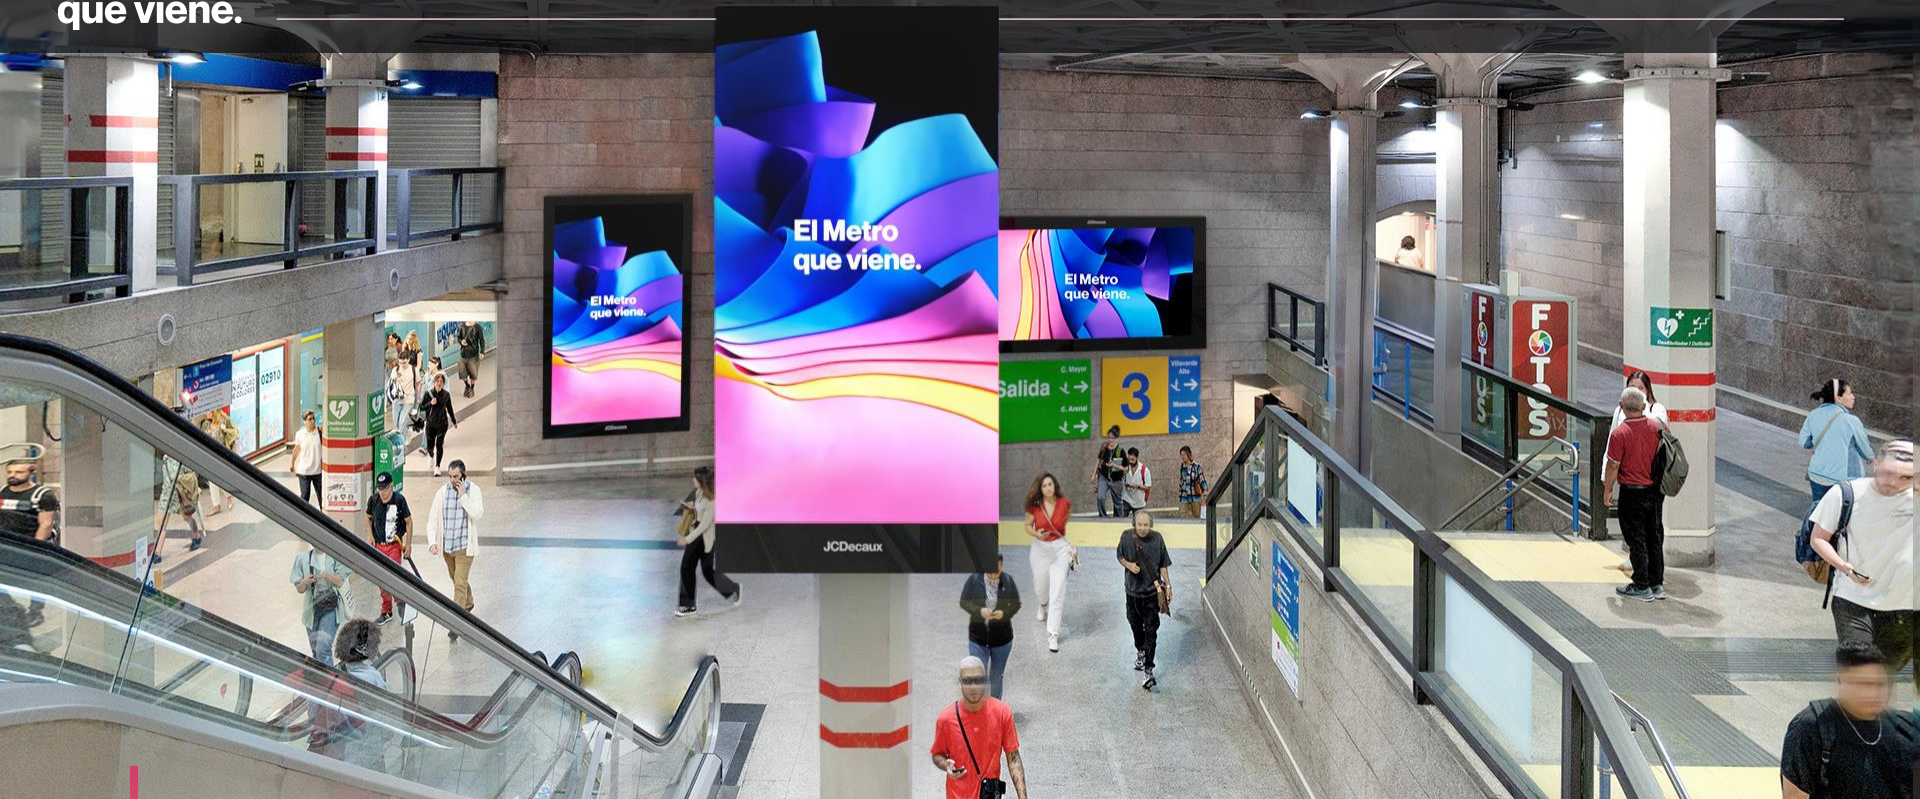

18
SCREENS

2
ENVELOPING
SPACES

83
M² THAT GUARANTEE
MAXIMUM NOTORIETY

El Metro
que viene.

ICONIC SOL

JCDecaux

Main Lobby
Visibility from all the transit zones
Ability to develop innovative and anamorphic media
Highest image quality. Pitch 3.9

1.536 x 640
TOTAL
MEASUREMENTS
ELEVATED CUBE

El Metro
que viene.

ICONIC SOL

JCDecaux

Lobby connected to RENFE
Ability to develop innovative and anamorphic media

SYNCHRONIZED SPACES
COMPOSED OF:

45 m² in 12 SCREENS