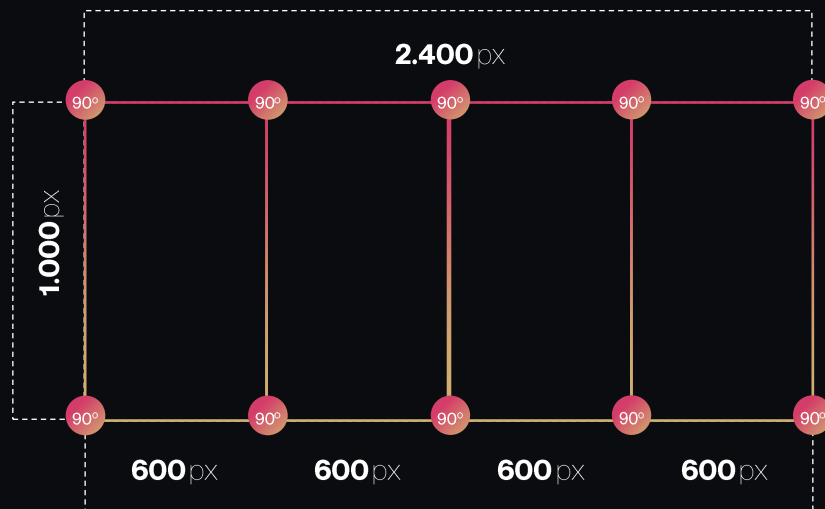

SYNCHRONIZED
SPACES COMPOSED
OF:

2 SCREENS

11.25 M² PER SCREEN
Vertical: 2.5 x 4.5 m (640x1152 px)
Horizontal: 4.5 x 2.5 m (1152x640 px)

1 ELEVATED CUBE

15 M² on 4 screens
Size cube: 6 x 2.5 m (1536x640 px)
Size per face: 1.5 x 2.5 m (348x640 px)

1.536 x 640
TOTAL
MEASUREMENTS
ELEVATED CUBE

El Metro
que viene.

ICONIC SOL

JCDecaux

Lobby connected to RENFE
Ability to develop innovative and anamorphic media

SYNCHRONIZED SPACES
COMPOSED OF:

45 m² in 12 SCREENS

3 columns with 4 synchronized
screens

SPECIFICATIONS

Column size: 6 x 2.5 m (2400x1000 px)
Screen size: 1.5 x 2.5 m (600x1000 px)
Ptch: 2.5

2.400 x 1.000
TOTAL
MEASUREMENTS
LOBBY CUBE

**Thank
you.**

JCDecaux