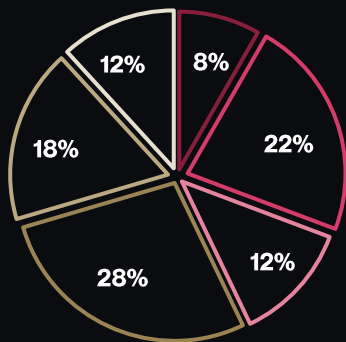

ICONIC SCREENS

JCDecaux

El Metro
que viene.

ICONIC
SOL

We transform the heart of
Metro de Madrid into **two**
immersive spaces to create
unique brand experiences

Young people choose *Metro de Madrid*

30%

AGES FROM 14
TO 25 YEARS OLD

- 14-18 years old
- 18-25 years old
- 25-30 years old
- 30-50 years old
- 50-70 years old
- 70-90 years old

- High
- Medium-High
- Medium-Medium
- Medium-Low

Sol station
receives more
than **1.3 million**
trips a week