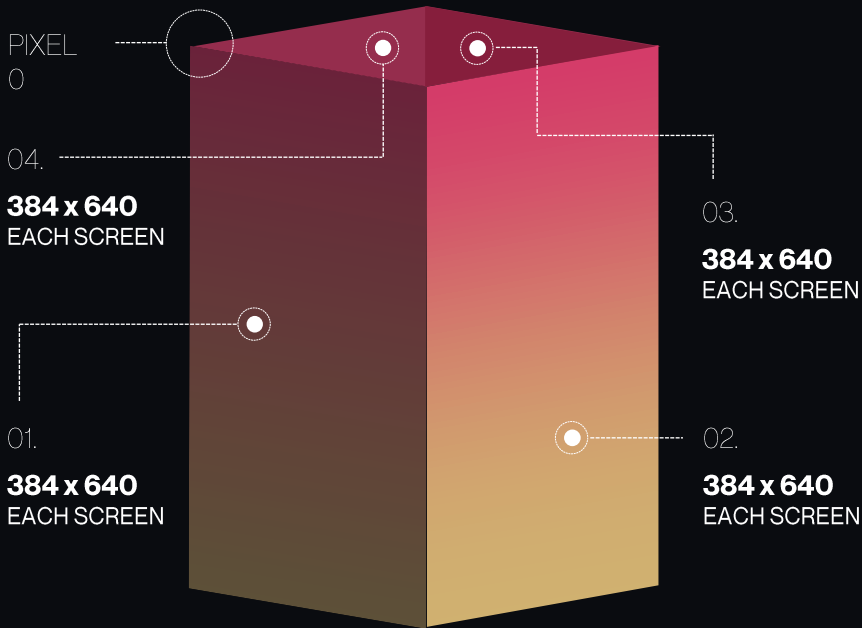

18
SCREENS

2
ENVELOPING
SPACES

83
M² THAT GUARANTEE
MAXIMUM NOTORIETY

El Metro
que viene.

ICONIC SOL

JCDecaux

Main Lobby
Visibility from all the transit zones
Ability to develop innovative and anamorphic media
Highest image quality. Pitch 3.9

SYNCHRONIZED
SPACES COMPOSED
OF:

2 SCREENS

11.25 M² PER SCREEN
Vertical: 2.5 x 4.5 m (640x1152 px)
Horizontal: 4.5 x 2.5 m (1152x640 px)

1 ELEVATED CUBE

15 M² on 4 screens
Size cube: 6 x 2.5 m (1536x640 px)
Size per face: 1.5 x 2.5 m (348x640 px)

1.536 x 640
TOTAL
MEASUREMENTS
ELEVATED CUBE

El Metro
que viene.

ICONIC SOL

JCDecaux

Lobby connected to RENFE
Ability to develop innovative and anamorphic media

SYNCHRONIZED SPACES
COMPOSED OF:

45 m² in 12 SCREENS

3 columns with 4 synchronized
screens

SPECIFICATIONS

Column size: 6 x 2.5 m (2400x1000 px)
Screen size: 1.5 x 2.5 m (600x1000 px)
Ptch: 2.5

2.400 x 1.000
TOTAL
MEASUREMENTS
LOBBY CUBE

**Thank
you.**

JCDecaux