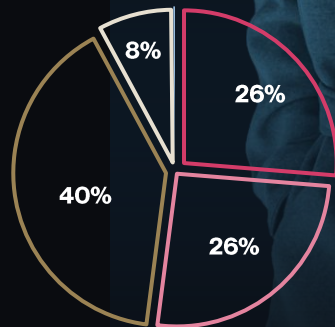

ICONIC SCREENS

JCDecaux

El Metro
que viene.

ICONIC
SOL

We transform the heart of
Metro de Madrid into **two**
immersive spaces to create
unique brand experiences

Young people choose *Metro de Madrid*

30%

AGES FROM 14
TO 25 YEARS OLD

- 14-18 years old
- 18-25 years old
- 25-30 years old
- 30-50 years old
- 50-70 years old
- 70-90 years old

- High
- Medium-High
- Medium-Medium
- Medium-Low

Sol station
receives more
than **1.3 million**
trips a week