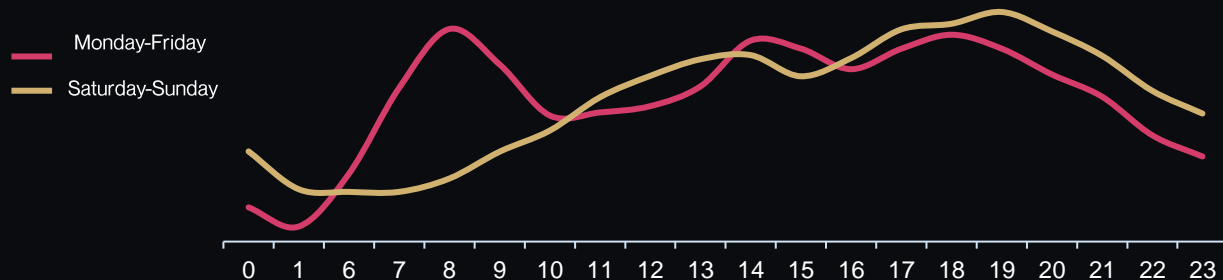

TRAFFIC PER HOURS

Source: Inspide, May 2023