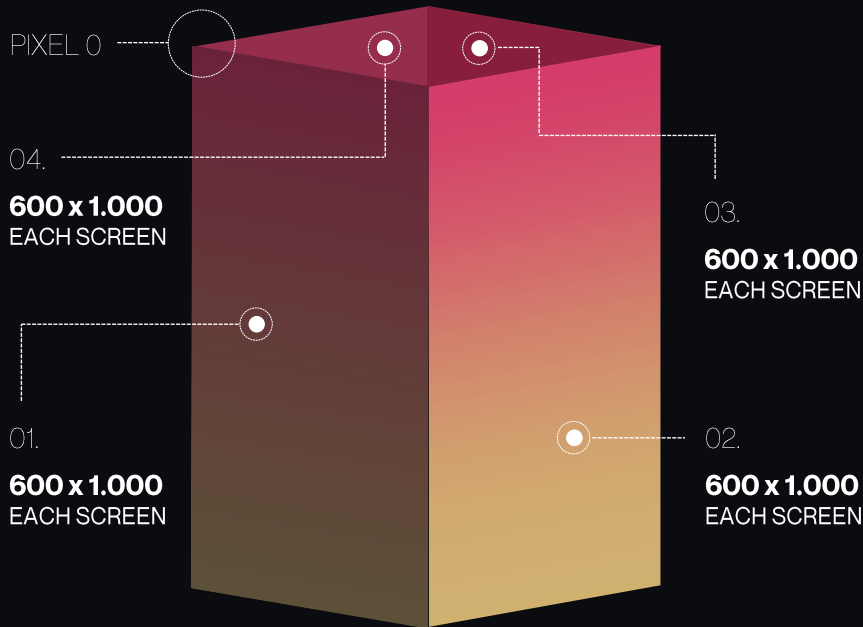

SYNCHRONIZED
SPACES COMPOSED
OF:

2 SCREENS

11.25 M² PER SCREEN
Vertical: 2.5 x 4.5 m (640x1152 px)
Horizontal: 4.5 x 2.5 m (1152x640 px)

1 ELEVATED CUBE

15 M² on 4 screens
Size cube: 6 x 2.5 m (1536x640 px)
Size per face: 1.5 x 2.5 m (348x640 px)

1.536 x 640
TOTAL
MEASUREMENTS
ELEVATED CUBE

El Metro
que viene.

ICONIC SOL

JCDecaux

Lobby connected to RENFE
Ability to develop innovative and anamorphic media

SYNCHRONIZED SPACES
COMPOSED OF:

45 m² in 12 SCREENS

3 columns with 4 synchronized
screens

SPECIFICATIONS

Column size: 6 x 2.5 m (2400x1000 px)
Screen size: 1.5 x 2.5 m (600x1000 px)
Ptch: 2.5

2.400 x 1.000
TOTAL
MEASUREMENTS
LOBBY CUBE

**Thank
you.**

JCDecaux